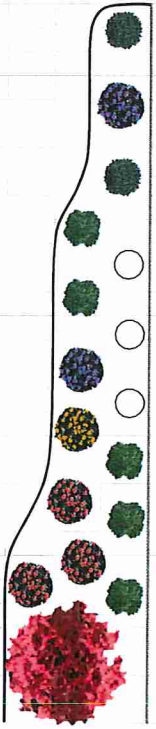

RAIRIE DROPSEED GRASS (6)

LITTLE BLUESTEM GRASS (5)

LEGEND

COMMON NAME	QTY
FLOWER, PERENNIAL	
BUTTERFLY WEED	5
ECHINACEA, PURPLE CONEFLOWER	5
INDIGO, BLUE FALSE	1
LATRIS	2
LOBELIA	6
MONARDA, BEE BALM	4
RUDEBECKIA, BLACK EYED SUSAN	4
SHRUB, DECIDUOUS	
DOGWOOD, BAILEYS RED TWIG	1

Revision #: 1

Date: 7/19/2019

Scale: 1/8" = 1'

Landscape Plan: 1

Ready Residence

Landscape Design by: Johanna George

Drummers Garden Center & Floral