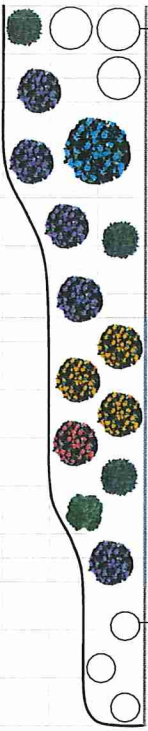

RAIRIE DROPSEED GRASS (6)

LITTLE BLUESTEM GRASS (5)

LEGEND

COMMON NAME	QTY
FLOWER, PERENNIAL	
BUTTERFLY WEED	5
ECHINACEA, PURPLE CONEFLOWER	5
INDIGO, BLUE FALSE	1
LATRIS	2
LOBELIA	6
MONARDA, BEE BALM	4
RUDEBECKIA, BLACK EYED SUSAN	4
SHRUB, DECIDUOUS	
DOGWOOD, BAILEYS RED TWIG	1

Revision #: 1

Date: 7/19/2019

Scale: 1/8" = 1'

Landscape Plan: 1

Ready Residence

Landscape Design by: Johanna George

Drummers Garden Center & Floral