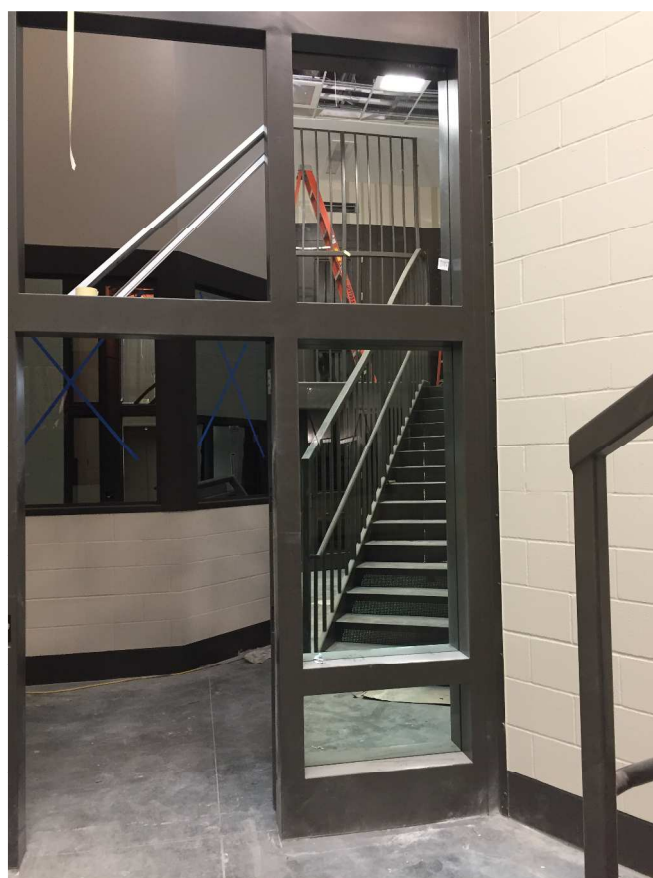

Next week finishes will continue throughout the project. This includes carpeting, wall base, painting, and ceiling grid/pad installation. More detention glass will be installed and will start detention hardware in the jail as well as security wiring and cabling! Wood ceilings start boarders and grid on first floor lobby, and all interior stone will be completed!

Miscellaneous finishes will begin throughout the project such as main lobby display cases, marker boards, light fixtures, plumbing fixtures and lockers in the work release area!

Have a wonderful weekend and upcoming week!

Exterior windows and frames will continue on the west side of the building

Decorative wood ceilings to being on the main level!

The last majority of the Interior stone will be completed!

Detention doors finishes and hardware will begin in the Jail!

The last few panels of interior storefront at the main lobby were installed with glass! Making way for the finishes in this area!

Counter-tops were installed throughout first floor! This include break rooms with plumbing fixtures and the main lobby desk with deal tray accessories!