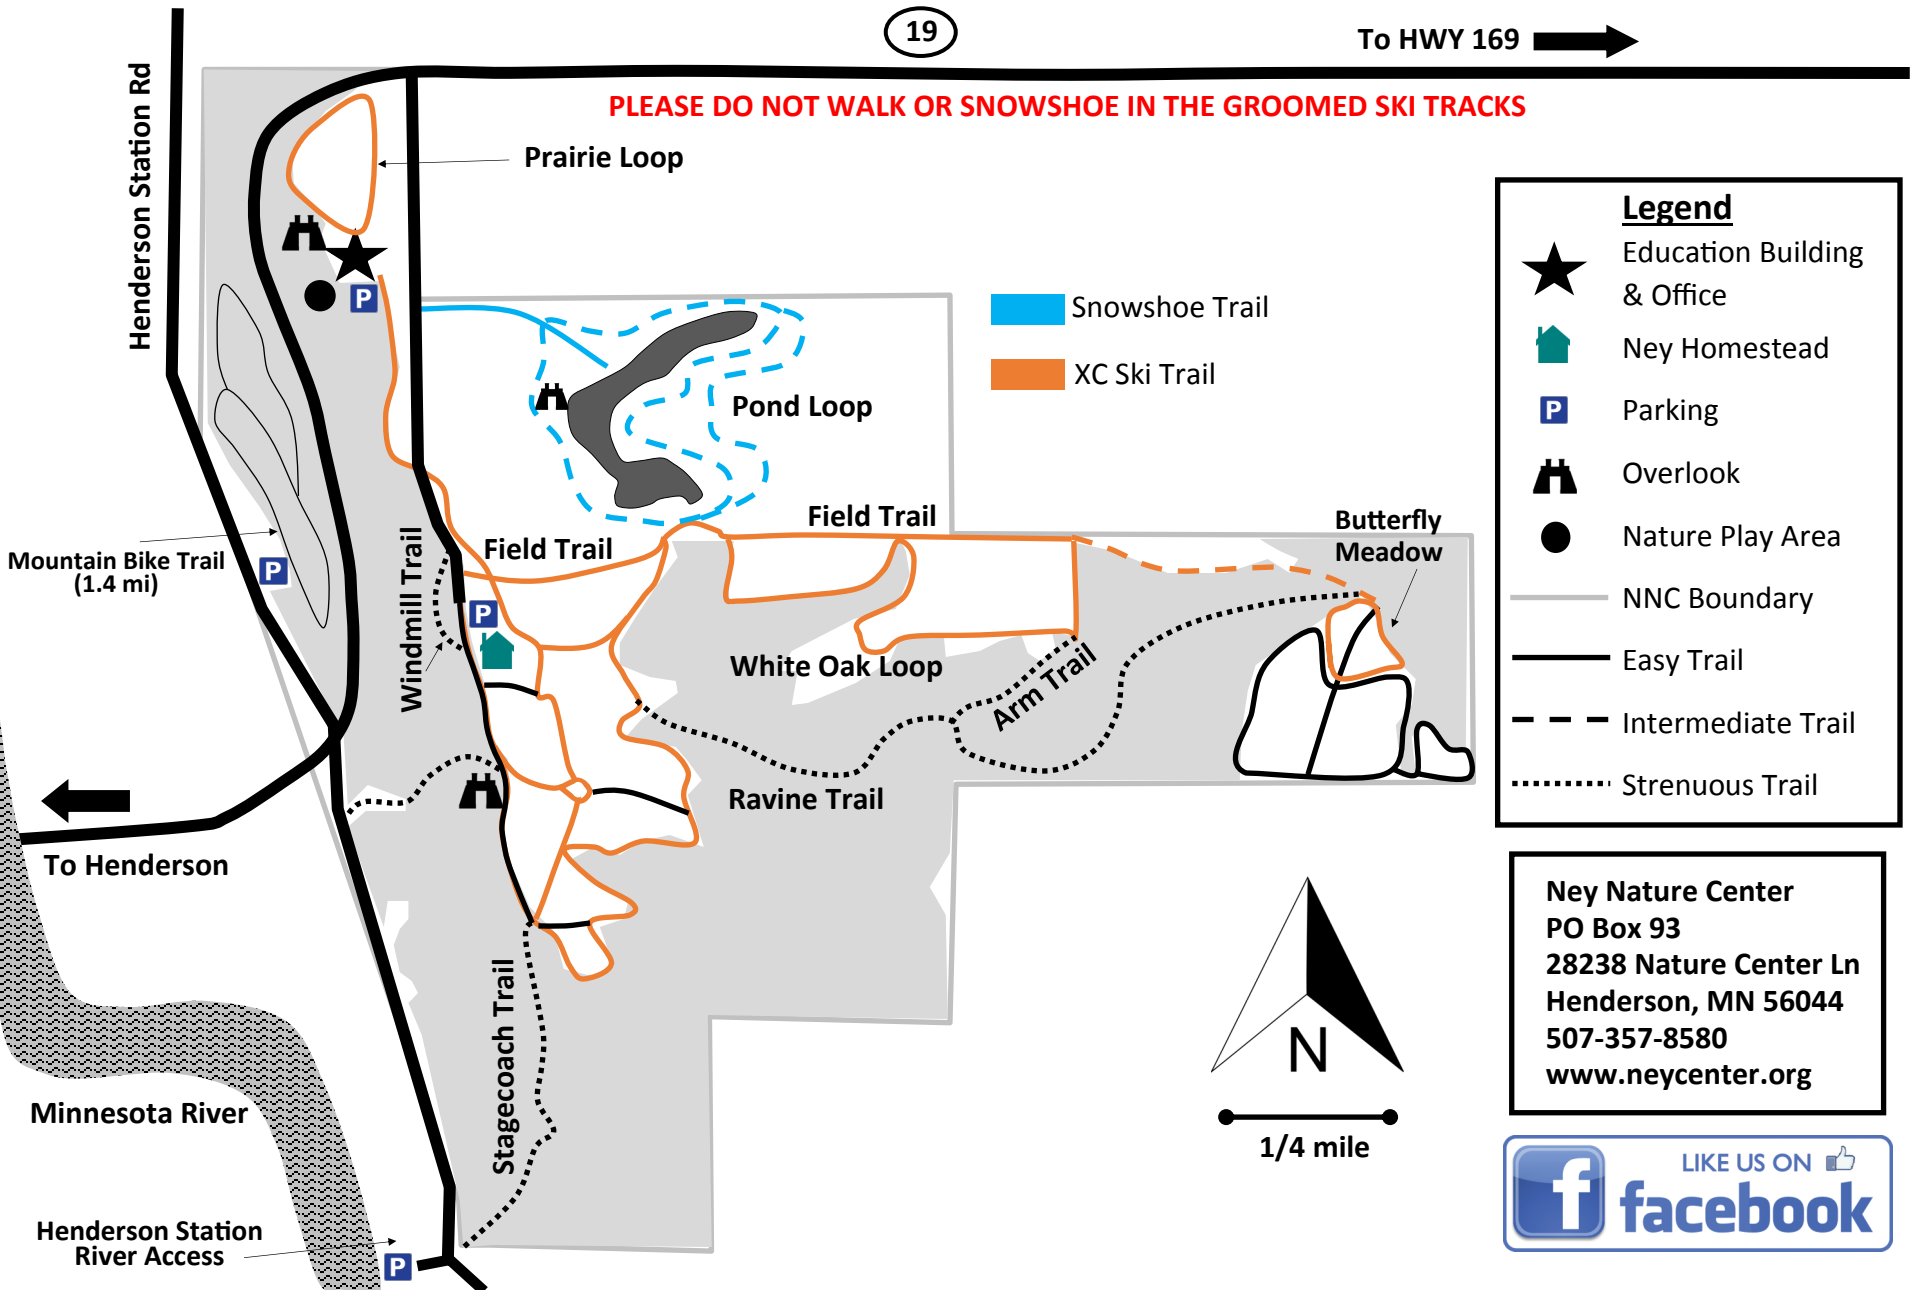

Ney Nature Center Winter Trail Map

Ney Nature Center
 PO Box 93
 28238 Nature Center Ln
 Henderson, MN 56044
 507-357-8580
www.neycenter.org