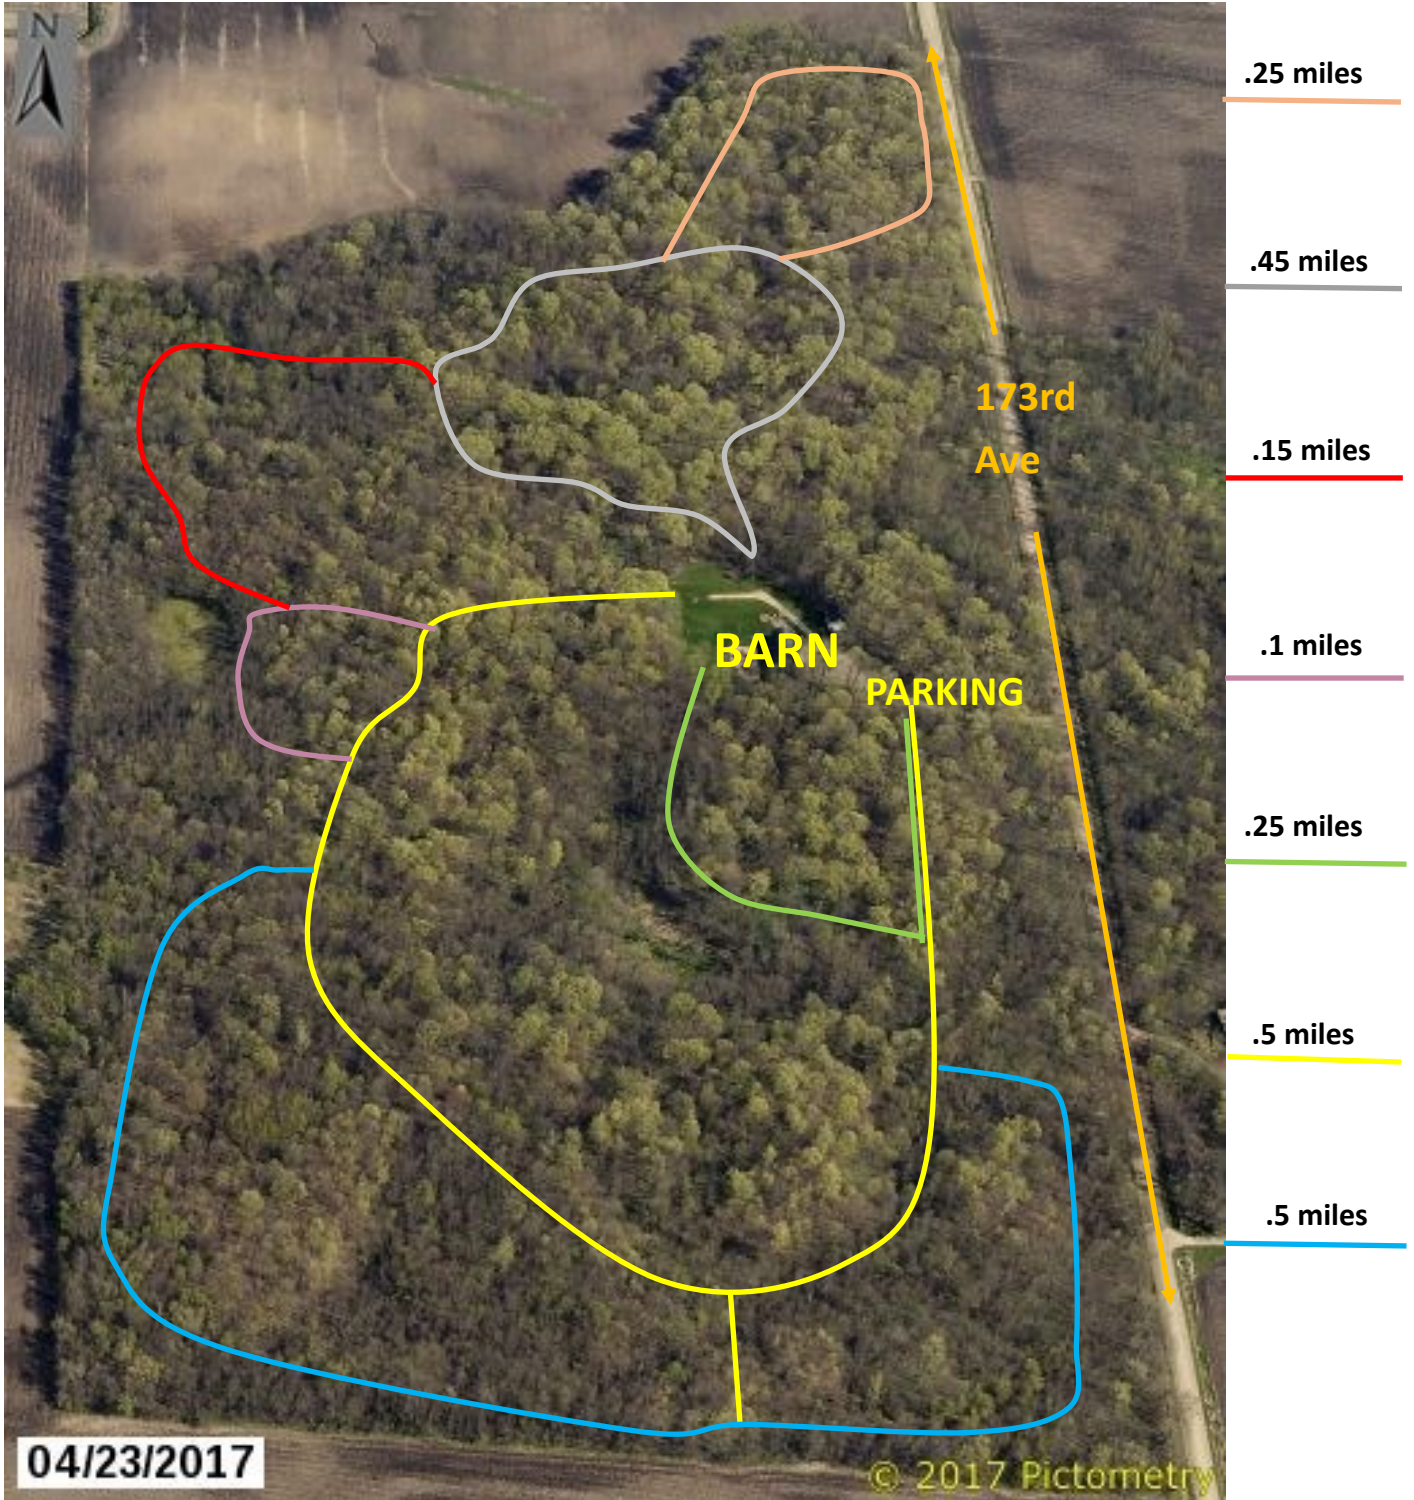

# Richter Woods County Park Trail Map

35674 173rd Ave  
Montgomery, MN

04/23/2017

© 2017 Pictometry